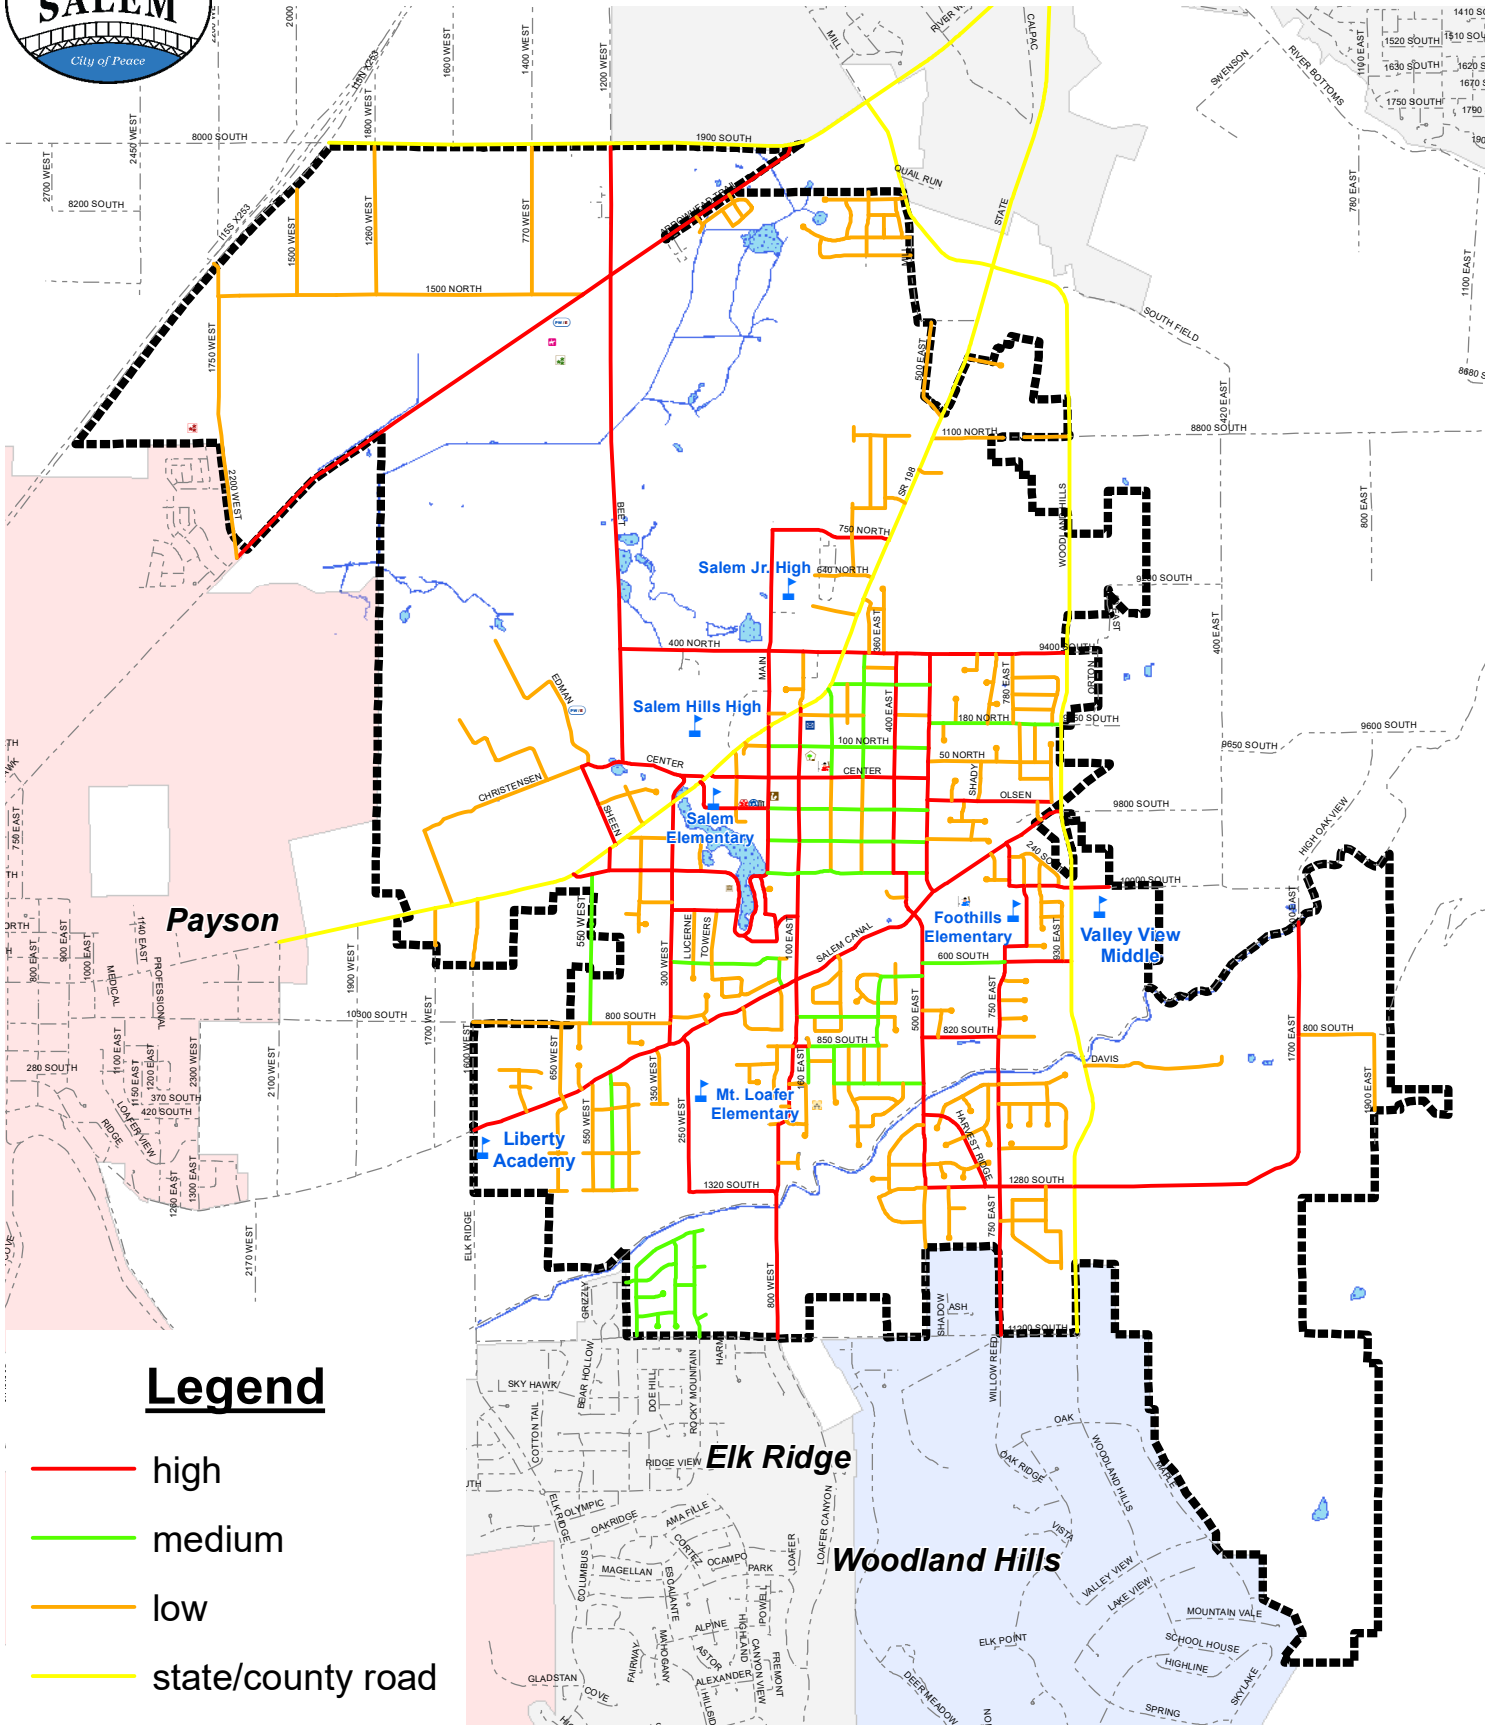

0 0.5 1 Miles

SALEM CITY SNOW PLOW PRIORITY

December 2021

Legend

- high
- medium
- low
- state/county road